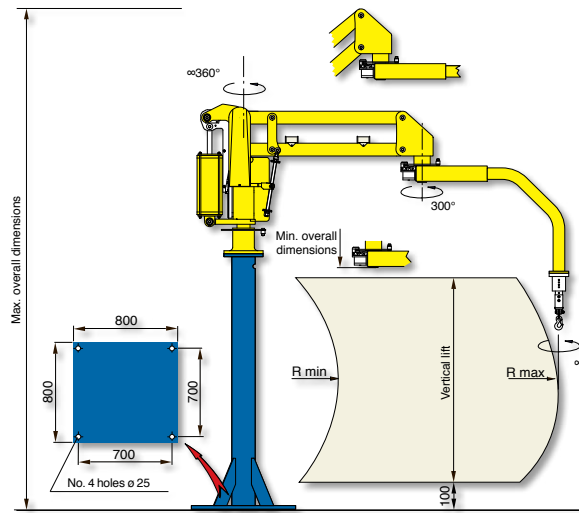

MOVING TECHNOLOGIES

PARTNER EQUO[®] - PE

COLUMN PEC

FIXED OVERHEAD PEF

OVERHEAD TROLLEY MOUNTED PES

 **dalmec**
Industrial Manipulators

Pneumatic Manipulator PARTNER EQUO with articulated arms

PARTNER EQUO equipped with special gripping tools, is particularly suitable to manually handle, in a weightless condition, center and off-set loads in any direction. Thus enables the operator to work quickly, with precision and without fatigue, in excellent ergonomic and safety conditions. Its versatile structure also allows to fit in any working environment.

Partner column mounted - PEC

Structural versions: column mounted on fixed base-plate, autostable base-plate of our supply properly dimensioned or with autostable motorised trolley that translates on a simple profile track on the floor.

Partner overhead mounted - PEF

Partner overhead trolley mounted - PES

Air supply: Dry and oil-free compressed air min constant 0.7÷0.8 MPa