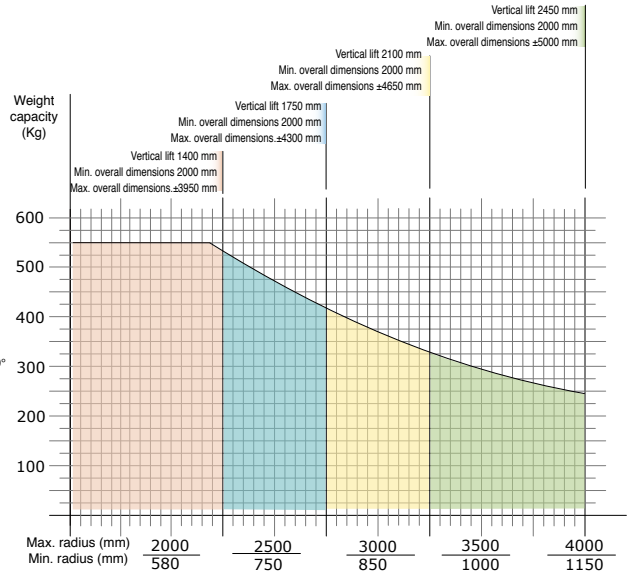

Partner column mounted - PEC

Structural versions: column mounted on fixed base-plate, autostable base-plate of our supply properly dimensioned or with autostable motorised trolley that translates on a simple profile track on the floor.

Partner overhead mounted - PEF

Partner overhead trolley mounted - PES

Air supply: Dry and oil-free compressed air min constant 0.7÷0.8 MPa